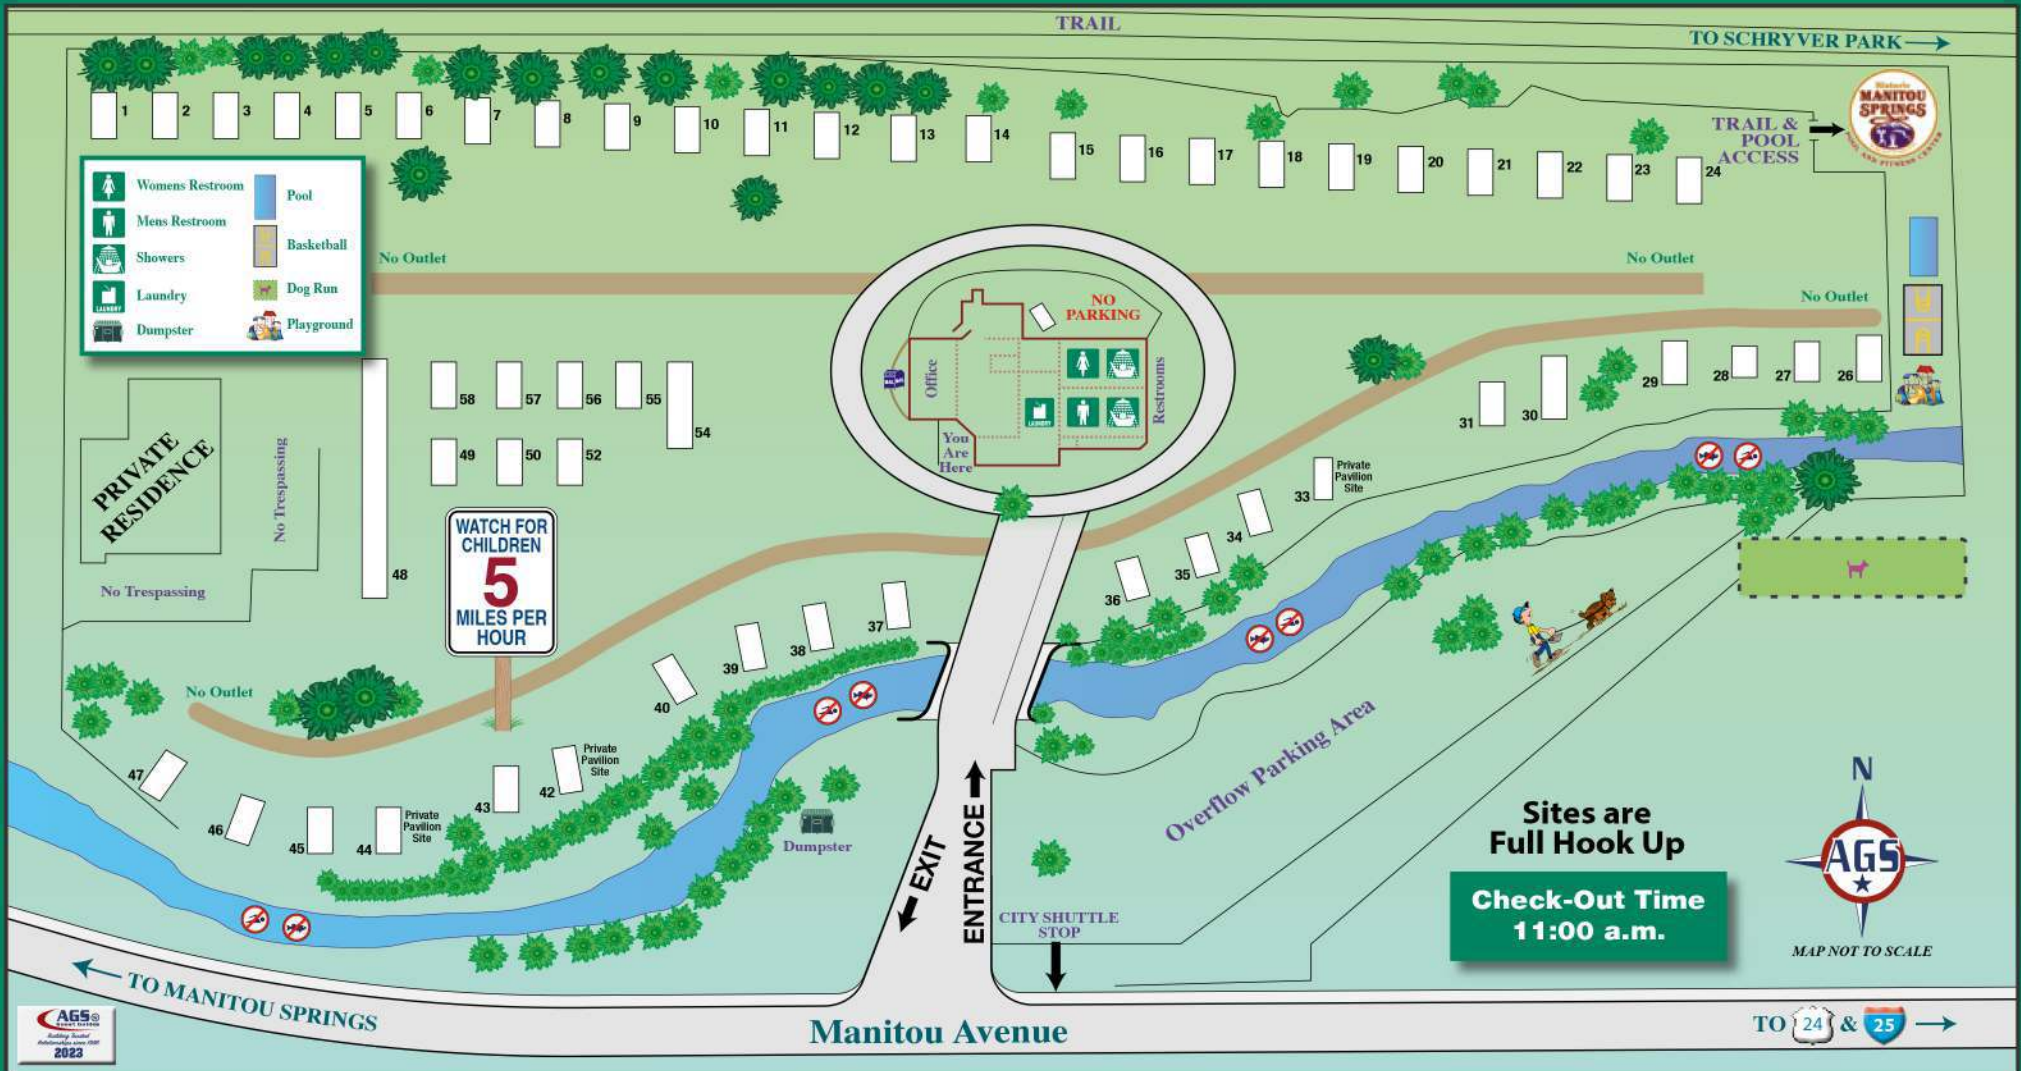

PIKES PEAK

— RV PARK —

- | | | | |
|--|-----------------|--|------------|
| | Womens Restroom | | Pool |
| | Mens Restroom | | Basketball |
| | Showers | | Dog Run |
| | Laundry | | Playground |
| | Dumpster | | |

Pet Owners

Our pet rules are strictly enforced.

- Pets must be on a leash no longer than 6 feet at all times.
- Please clean up after your pet. Bags are available at the Pet Station near the parking area over the bridge, before trail access, and the side of the office.
- Management reserves the right to refuse service to owners of specific breeds and vicious dogs.
- **Colorado state law holds the pet owner responsible for pet actions, bites, etc.**
- **Pets cannot be left unattended outside of your RV.**