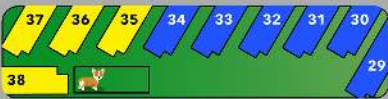

Gulf Beach Resort

Biloxi's Premier RV Resort

39
40
41
42
43
44

12 11 10 9 8 7 6 5 4 3 2 1

- Pool Side
- Deluxe
- Standard
- Premier 45'
- Premier 54'
- Pull Through 64'
- Dog Run

45 46 47 48 49 50 51 52 53 54 55 56

- Pool Side
- Deluxe
- Standard
- Premier 45'
- Premier 54'
- Pull Through 64'
- Dog Run